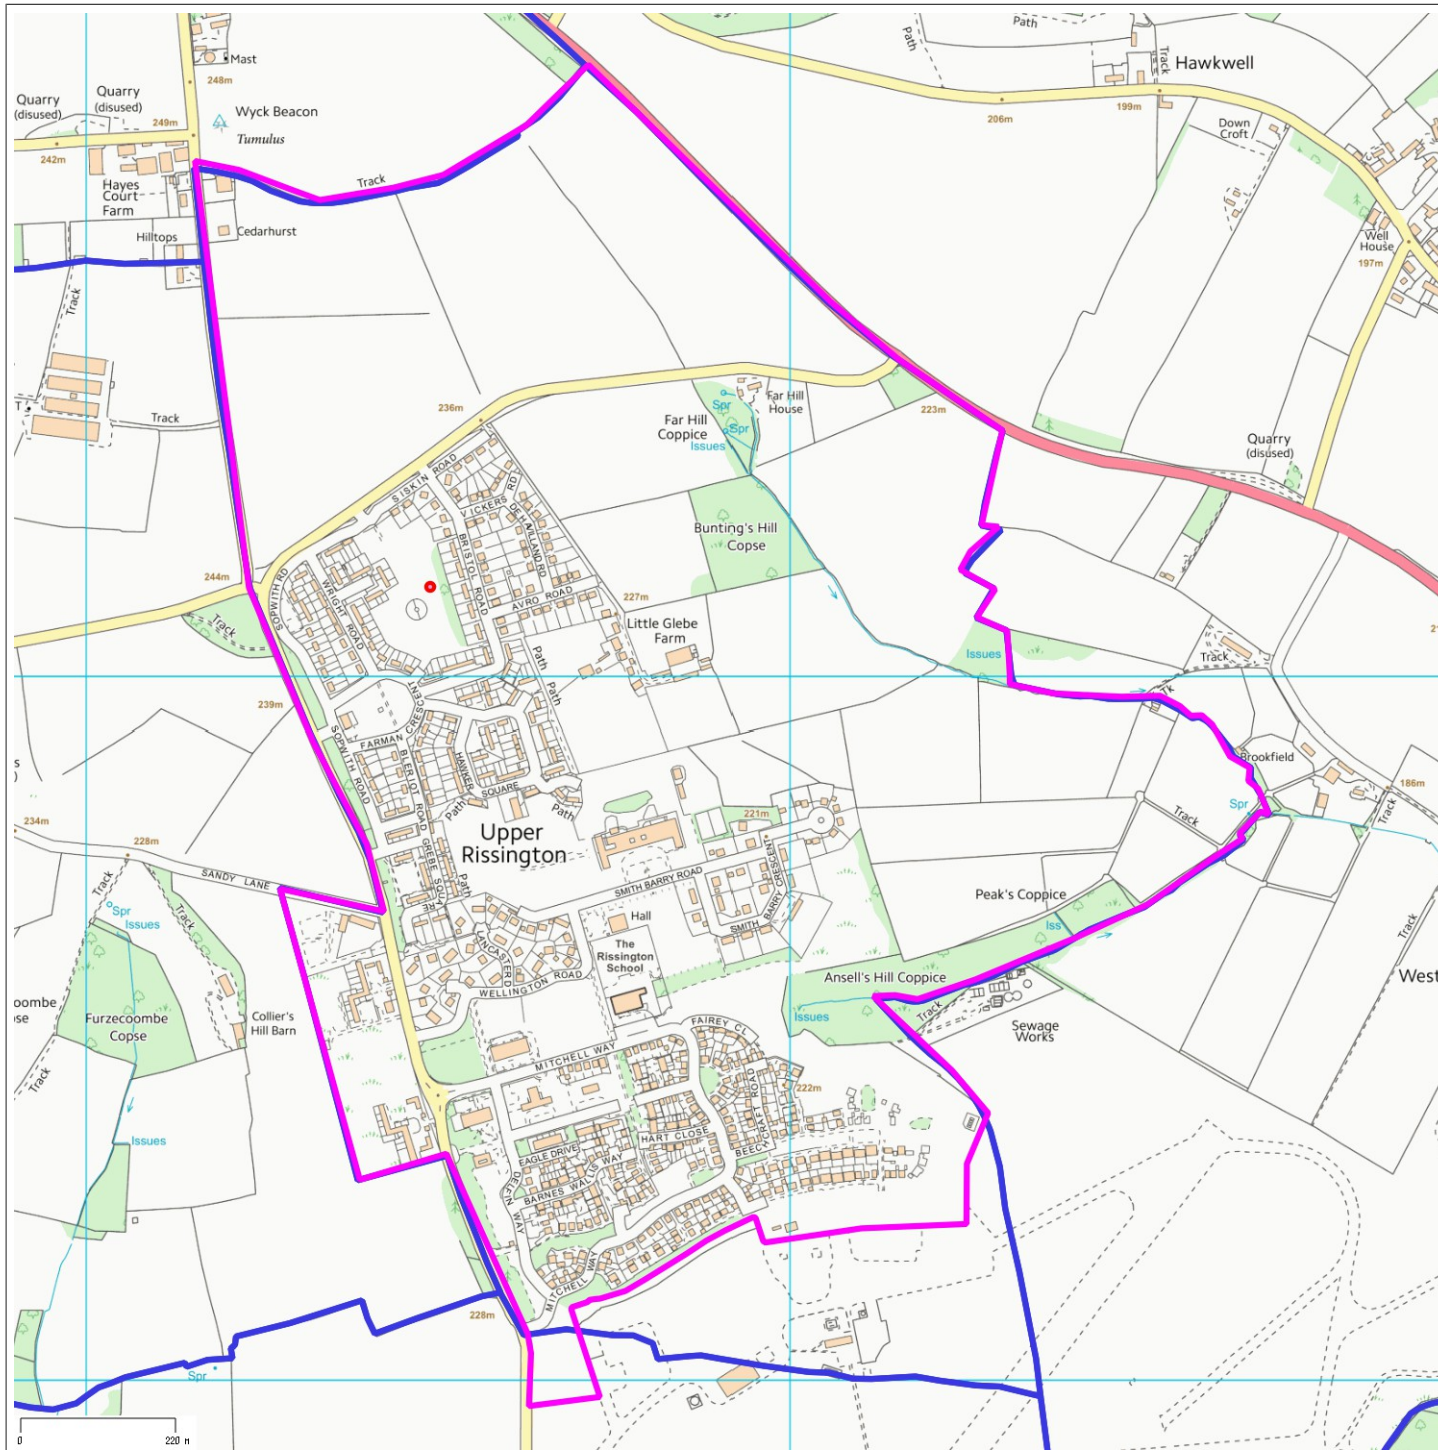

# Upper Rissington CP UR Neighbourhood Area

As approved at the Parish Council meeting held on 13th December 2017.

**Legend**

Neighbourhood Development Plan Area

Parishes

Date Created: 22-12-2017

Map Centre (Easting/Northing): 420919 / 219922 | Scale: 1:10755

© Crown copyright and database right.  
All rights reserved (0100051877) 2017  
© Contains Ordnance Survey Data :  
Crown copyright and database right 2017