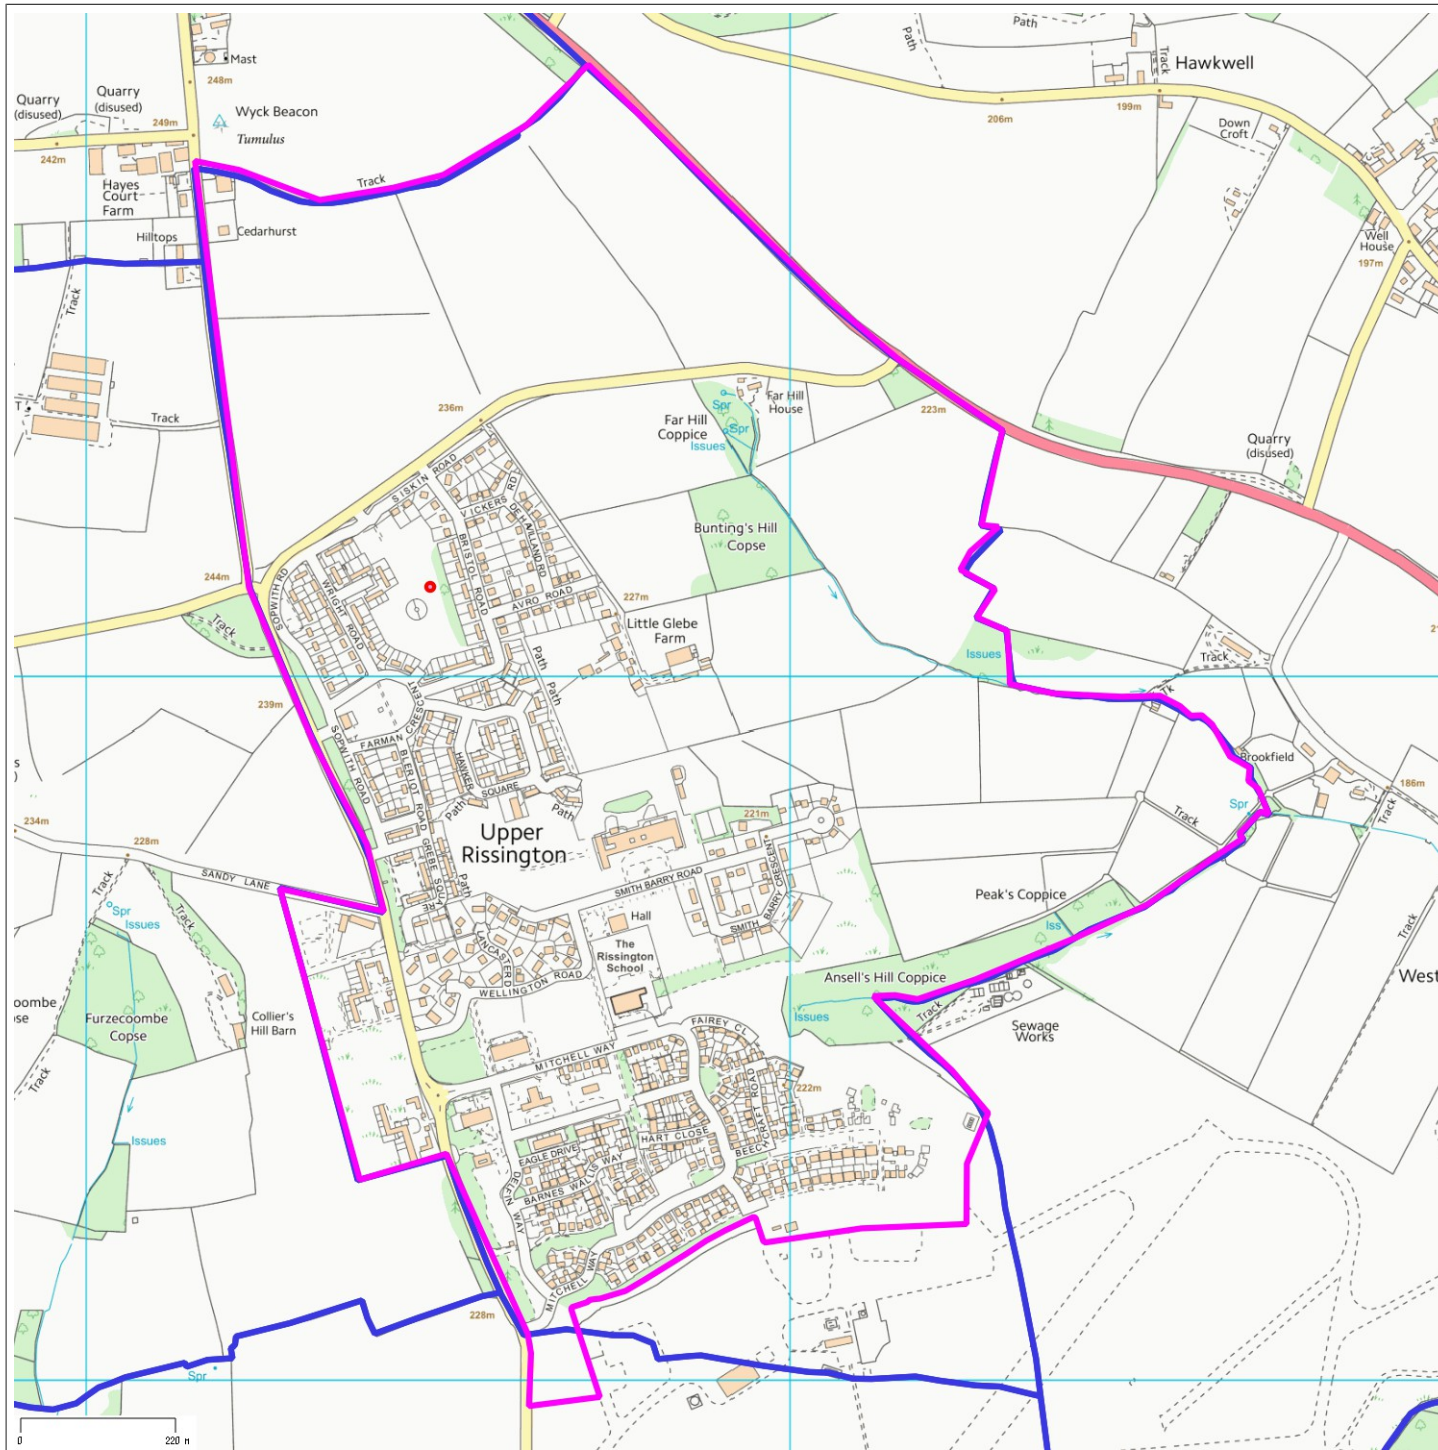

# Upper Rissington CP UR Neighbourhood Area

As approved at the Parish Council meeting held on 13th December 2017.

**Legend**

Neighbourhood Development Plan Area

Parishes

Date Created: 22-12-2017

Map Centre (Easting/Northing): 420919 / 219922 | Scale: 1:10755